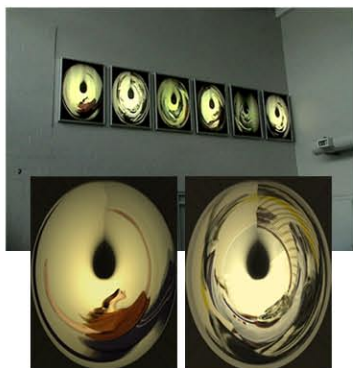

Sportsplex,
Etched granite frieze,
8' x 24'

The exterior introductory images are etched in granite and depending on light conditions subtly reflect not only the figures and text that refers to the physical and metaphysical experience of sport but reflect also the environs where the building is sited.

Sportsplex.
Etched granite.
Boxing and Lacrosse,
8' x 4' each

Sportsplex.

Figures/abstracts.
Etched glass tryptic.

At the entrance to the building a number of window etchings depict the figures in recognizable as well as oval abstract shapes. The transparent nature of the glass and the variable exterior and interior light conditions require close and focused examination to visually set free portions of the images.

Sportplex.

Etched glass
working
images

Sportsplex, interior view.
Abstracts, back-lit light
boxes, 4' x 3' each.

Upon entering the vestibule a ceramic wall mural depicts the figures and their corresponding oval abstract team mates in full colour:

Repetitions of these oval abstractions become a colorful eye-catching back lit centerpiece over the boxing gym entrance.

The separate yet related art works provide an experience that engages the viewer in physical movement and thoughtful reflection from one element to the other; stimulating curiosity and enhancing the identity of the facility.