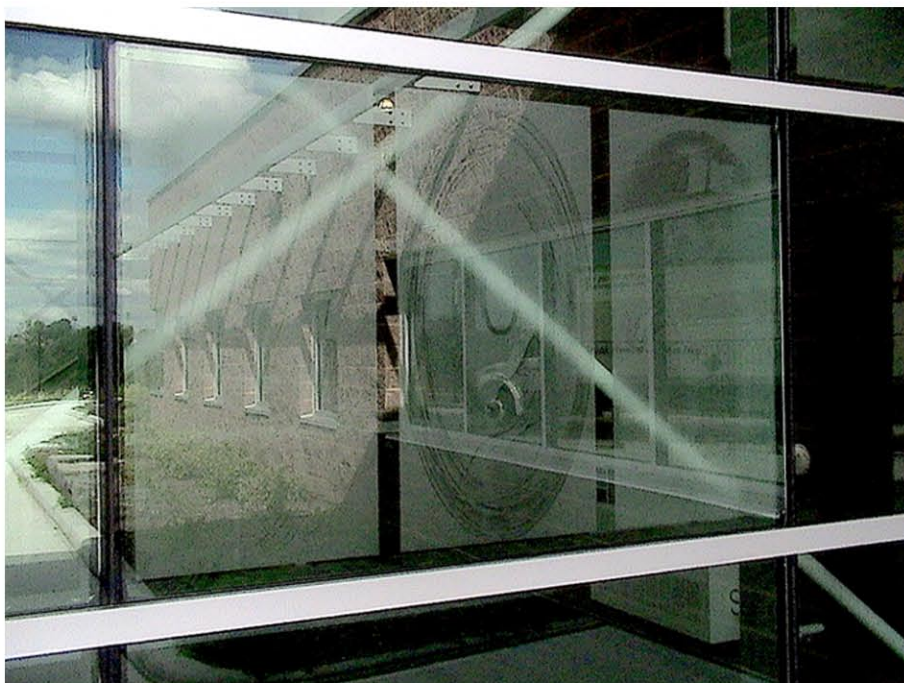

Sportsplex,
Etched granite frieze,
8' x 24'

The exterior introductory images are etched in granite and depending on light conditions subtly reflect not only the figures and text that refers to the physical and metaphysical experience of sport but reflect also the environs where the building is sited.

Sportsplex.
Etched granite.
Boxing and Lacrosse,
8' x 4' each

Sportsplex.

Figures/abstracts.
Etched glass tryptic.

At the entrance to the building a number of window etchings depict the figures in recognizable as well as oval abstract shapes. The transparent nature of the glass and the variable exterior and interior light conditions require close and focused examination to visually set free portions of the images.

Sportplex.

Etched glass
working
images

Sportsplex, interior view.
Abstracts, back-lit light
boxes, 4' x 3' each.

Upon entering the vestibule a ceramic wall mural depicts the figures and their corresponding oval abstract team mates in full colour:

Repetitions of these oval abstractions become a colorful eye-catching back lit centerpiece over the boxing gym entrance.

The separate yet related art works provide an experience that engages the viewer in physical movement and thoughtful reflection from one element to the other; stimulating curiosity and enhancing the identity of the facility.