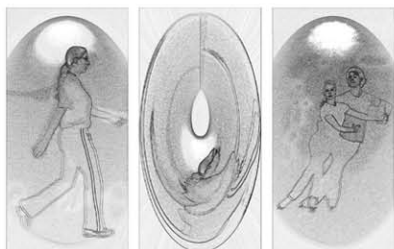

Sportsplex,
Etched granite frieze,
8' x 24'

The exterior introductory images are etched in granite and depending on light conditions subtly reflect not only the figures and text that refers to the physical and metaphysical experience of sport but reflect also the environs where the building is sited.

Sportsplex.
Etched granite.
Boxing and Lacrosse,
8' x 4' each

Sportsplex.

Figures/abstracts.
Etched glass tryptic.

At the entrance to the building a number of window etchings depict the figures in recognizable as well as oval abstract shapes. The transparent nature of the glass and the variable exterior and interior light conditions require close and focused examination to visually set free portions of the images.

Sportplex.

Etched glass
working
images

Sportsplex, interior view.
Abstracts, back-lit light
boxes, 4' x 3' each.

Upon entering the vestibule a ceramic wall mural depicts the figures and their corresponding oval abstract team mates in full colour: