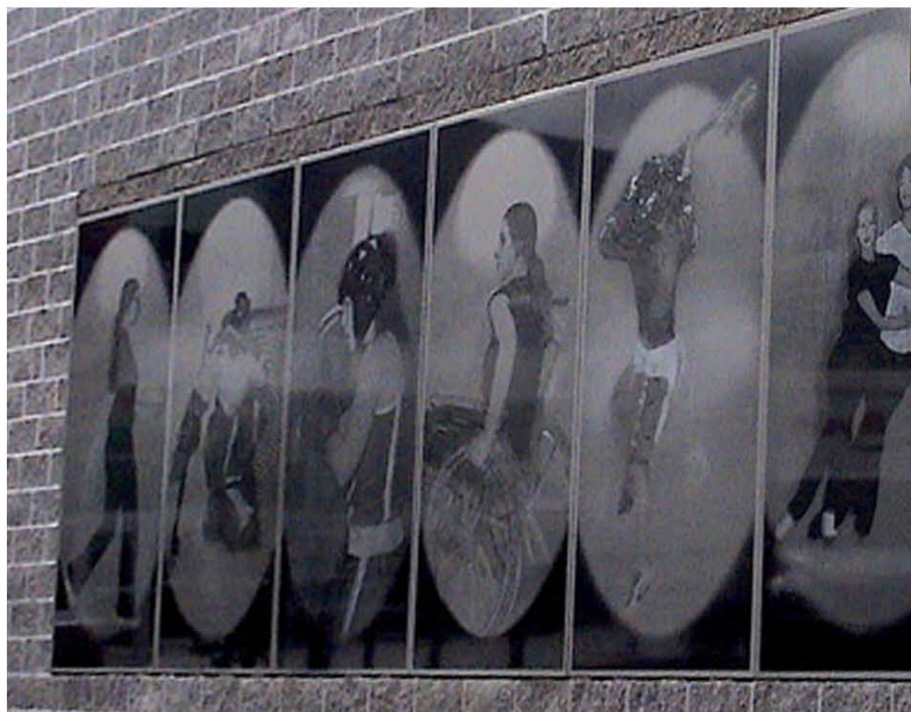

These images appear in a variety of materials and shapes and are designed to delight and challenge visitors' imaginations and understanding of art in this setting.

Sportsplex.

Etched granite frieze,

8' x 24'

Sportsplex,
Etched granite frieze,
8' x 24'

The exterior introductory images are etched in granite and depending on light conditions subtly reflect not only the figures and text that refers to the physical and metaphysical experience of sport but reflect also the environs where the building is sited.

Sportsplex.
Etched granite.
Boxing and Lacrosse,
8' x 4' each

Sportsplex.

Figures/abstracts.
Etched glass tryptic.

At the entrance to the building a number of window etchings depict the figures in recognizable as well as oval abstract shapes. The transparent nature of the glass and the variable exterior and interior light conditions require close and focused examination to visually set free portions of the images.

Sportplex.

Etched glass
working
images

Sportsplex, interior view.
Abstracts, back-lit light
boxes, 4' x 3' each.

Upon entering the vestibule a ceramic wall mural depicts the figures and their corresponding oval abstract team mates in full colour: